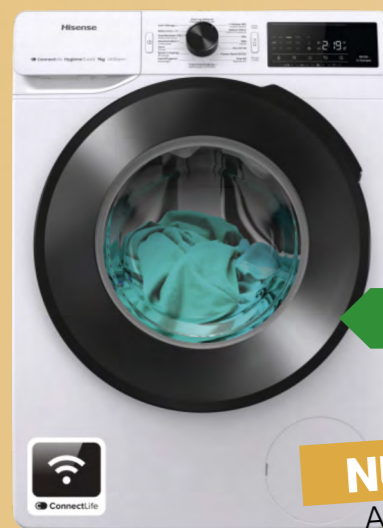

SUPER PROMO

STOFZUIGER
SAMSUNG
VR7MD96514G
Stofzuigen en
dweilen, Wifi

NU €499.00

Adviesprijs: €1.199.00

Incl
CASH
BACK

DIEPVRIEZER
HISENSE
FT5K310GSFC
Energieklasse C,
Totale inhoud 312
liter, No frost, led
verlichting

C

Adviesprijs: €999.00

NU €699.00

SIDE BY SIDE
HISENSE
RQ760N4IFE
Energieklasse E,
Totale inhoud 577
liter, ijsmaker, smart
display, Geluidsni-
veau 39 dB

E

Adviesprijs: €2.299.00

NU €1.699.00

WASMACHINE
SAMSUNG
WW11DB7B94GBU3
7000-Serie, 11 kg,
1400 tpm, AI Wash,
EcoBubble,

A

NU €699.00

Adviesprijs: €999.00

Incl
CASH
BACK

DROOGKAST
SAMSUNG
DV90DB7845GBU3
Warmtepop, 9kg,
Droogrek

A

NU €799.00

Adviesprijs: €1.199.00

Incl
CASH
BACK

WASMACHINE
HISENSE
WF3V943BW
9kg, 1400 tpm, Ener-
gieklasse A, Superstil

A

NU €399.00

Adviesprijs: €499.00

WASMACHINE
MIELE
WEC395WPS
8kg, QuickPower-
Wash, 1600 tpm,
Miele@Home

A

NU €1.199.00

Adviesprijs: €1.399.00

Incl
CASH
BACK

KOELKAST
HISENSE
RL5K370GSFC
Energieklasse C, to-
tale inhoud 372 liter,
led verlichting

Adviesprijs: €849.00

NU €599.00

C

Incl
CASH
BACK

SIDE BY SIDE
HISENSE
RQ600P7SKE
Energieklasse E, ijsmaker, Pureview
deur, Anti bacterial guard, totale
inhoud 615 liter

E

Adviesprijs: €2.499.00

NU €1.999.00