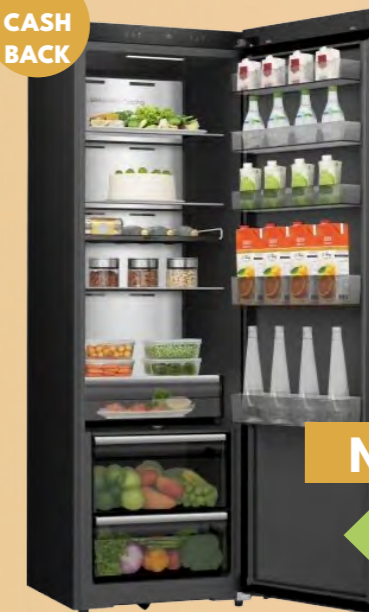

**WASMACHINE**  
MIELE  
WEC395WPS  
8kg, QuickPower-  
Wash, 1600 tpm,  
Miele@Home

A

**NU €1.199.00**

Adviesprijs: €1.399.00

Incl  
CASH  
BACK

**KOELKAST**  
HISENSE  
RL5K370GSFC  
Energieklasse C, to-  
tale inhoud 372 liter,  
led verlichting